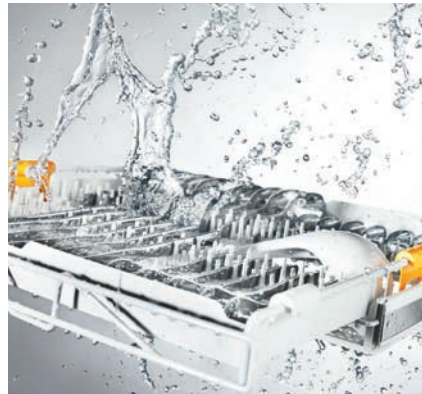

Door endurance test

An endurance test simulates the strain which the material is subjected to over the 20 years the machine is designed to last. The dishwasher door is opened and closed automatically 100,000 times, the equivalent of 13 times per day for 20 years.

Highlights

Cutlery tray

Load the cutlery in the tray as shown. Every piece of cutlery has its own separate space and is perfectly cleaned and dried. Items are not scratched and can be removed hygienically, fast and ergonomically. The cutlery tray also gives you more space in the lower basket.