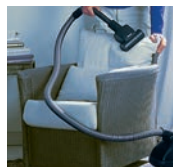

Mini Turbobrush STB 101 HK$ 750

- For vacuuming cut pile stair carpets and removing dust and pet hairs from upholstery
- For use with all Miele cylinder vacuum cleaners