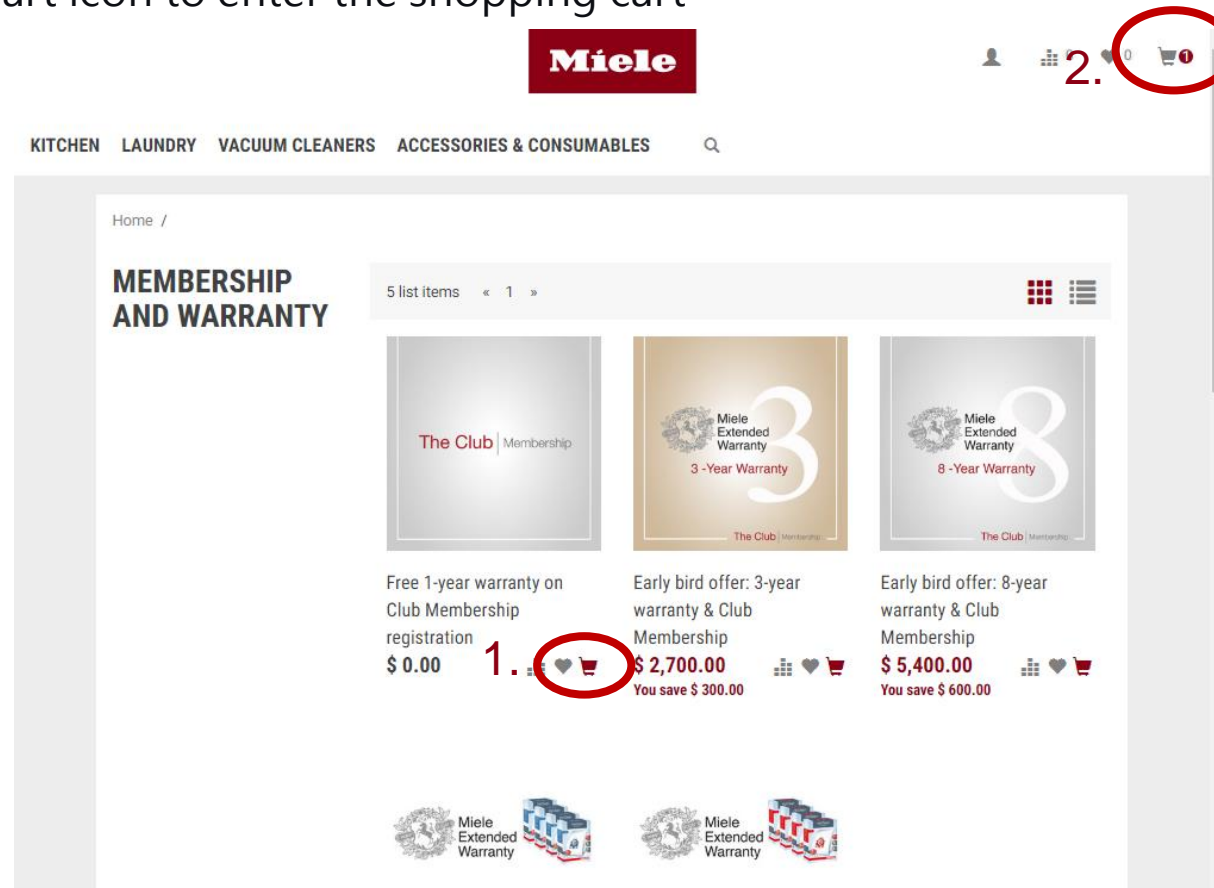

Product Highlights Membership and Warranty Cleaning and Accessories

Learn More Learn More Learn More

第3步: 揀選續保服務

Step 3: Select the extended warranty options

- 揀選1年免費保用或其他續保服務
Select the free 1-year warranty or other extended warranty options

The screenshot displays the Miele website's 'MEMBERSHIP AND WARRANTY' section. At the top, the Miele logo is centered, with navigation icons for user profile, list (0), heart (0), and cart (0) on the right. Below the logo, a navigation bar lists categories: KITCHEN, LAUNDRY, VACUUM CLEANERS, and ACCESSORIES & CONSUMABLES, followed by a search icon. The main content area shows a breadcrumb 'Home /' and the title 'MEMBERSHIP AND WARRANTY' with a sub-header '5 list items'. Three product cards are displayed in a grid:

- The Club | Membership**: Free 1-year warranty on Club Membership registration. Price: \$ 0.00.
- Miele Extended Warranty 3 -Year Warranty**: Early bird offer: 3-year warranty & Club Membership. Price: \$ 2,700.00. You save \$ 300.00.
- Miele Extended Warranty 8 -Year Warranty**: Early bird offer: 8-year warranty & Club Membership. Price: \$ 5,400.00. You save \$ 600.00.

Each card includes a grid, heart, and cart icon. At the bottom, there are two icons for 'Miele Extended Warranty' with product images.

第4步: 加入購物車

Step 4: Add to shopping cart

1. 點擊購物車標誌將選項加入購物車
Click the shopping cart icon to add the item to the shopping cart
2. 點擊購物車標誌進入購物車
Click the shopping cart icon to enter the shopping cart